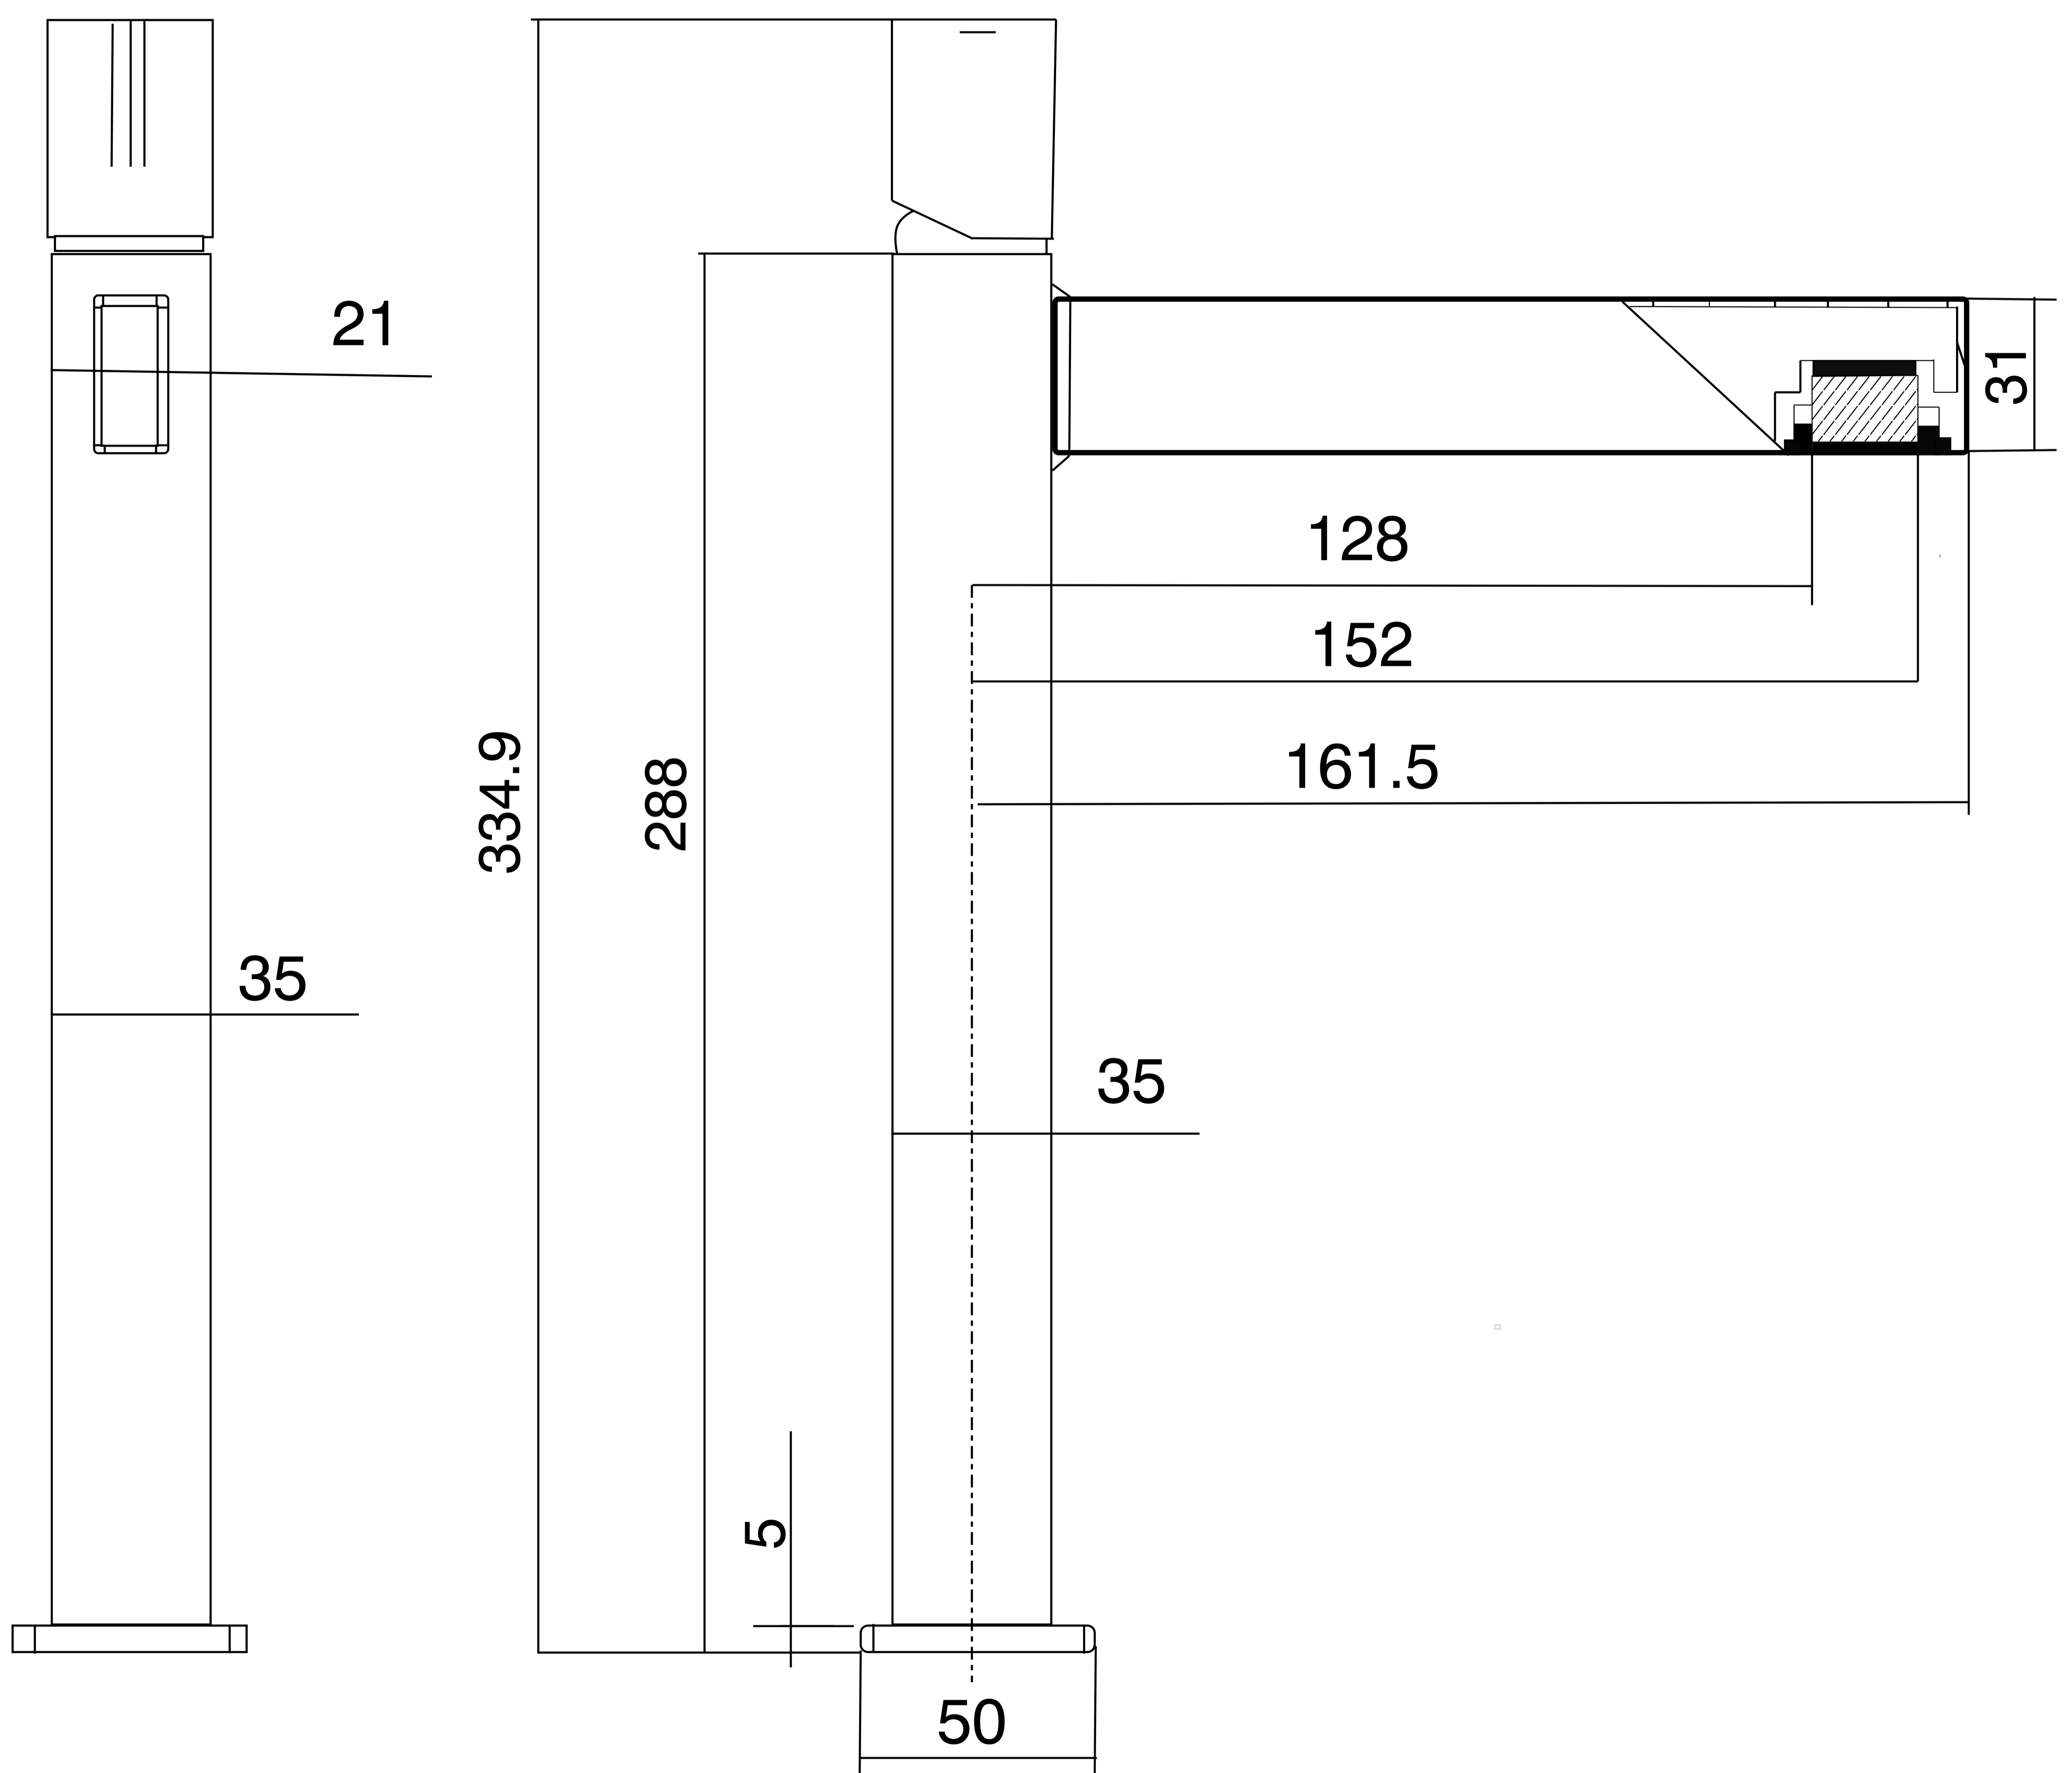

# Brass Basin Mixer

Product Code : **2101**

## Technical Drawing

All dimension are in **mm**